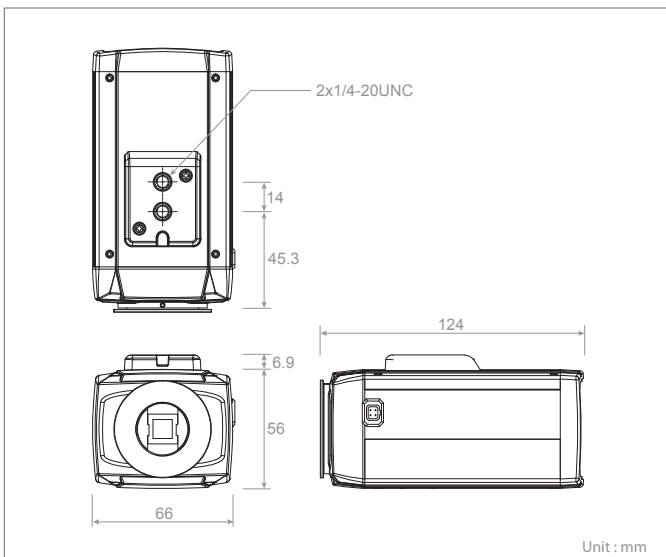

Dimension

Key Features

- Full HD(1920x1080) Resolution
- C/CS Mount Lens
- True Day & Night
- Alarm Input(1), Alarm Output(1), Audio Input(1), Audio Output(1)
- SD Card Up to 32GB
- PoE, 12VDC

Technical Specifications

Model	NBT-8253	
IMAGE		
Lens	C/CS Mount	
Angle of View	Lens Dependent	
Image Sensor	Type	1/2.8"SONY Exmor CMOS Sensor
	Pixels	2,000(H)x1,241 (V)
Min. Illumination	Color : 0.2 Lux@F1.2 50IRE, BW : 0.01 Lux@F1.2 50IRE	
Scanning Mode	Progressive Scan	
Day and Night Mode	True Day & Night(Auto, Day, Night)	
Noise Reduction	2DNR	
Digital Zoom	Yes(ROI)	
Exposure Control	Auto, Hold Current	
White Balance Control	Auto, Incandescent, Fluorescent, Outdoor	
Back Light Compensation	Yes	
Image Effect	Flip, Mirror	
Flicker Free Mode	50Hz, 60Hz	
Shutter Speed	Auto(1/10,000~1/30sec, 1/15, 1/8, 1/4 Slow Shutter), Manual	
VIDEO/AUDIO		
Compression	H.264(Baseline, Main, High Profile), MJPEG	
Bitrate Control	CBR, VBR	
Resolution	1920x1080, 1280x720/1024, 704x480/576, 640x480, 352x240/288, 320x240	
Frame Rate	Max. 25/30fps	
Streaming	Max. 25/30fps(Triple Stream : H.264x2, MJPEGx1)	
Composite Out	Yes	
Audio Compression	G.711	
Audio Streaming	2 Way	
SYSTEM		
Motion Detection Area	16 Programmable Area(Include Area 8, Exclude Area 8)	
Privacy Mask Zone	8 Programmable Zone	
FTP Uploading	MJPEG	
Event Notification	E-mail, FTP, Notification Server, XML Notification, AiHM	
Audio Alert	User-Defined 3 Audio files	
Login Authority	Administrator, Operator, Guest	
Event Buffering	FTP	Pre : 30sec, Post : 30sec
	SD Record	Pre : 10sec, Post : 60sec
Manual Trigger	4 Programmable Trigger	
Security	Multi User Authority, IP Filtering, HTTPS, SSL	
Network Time Sync	NTP Server, Synchronized Computer, Manual	
Software Reset	Restart, Reset, Factory Default	
Hardware Factory Reset	Yes	
Auto Recovery	Backup, Restore	
Remote Upgrade	Web Browsing(IE, Chrome, Safari, Firefox), SmartManager, NC-Titanium	
SD Recording Mode	Event, Continuous	
NETWORK		
Protocol	TCP/IP, UDP, IPv4/v6, HTTP, HTTPS, QoS, FTP, UPnP, RTP, RTSP, RTCP, DHCP, ARP, Zeroconf, Bonjour	
Client Software	Web, SmartManager, NC-Titanium, Tive HD	
Max. User Connection	Live : 10 Users, Playback : 3 Users	
API Support	Open API, Onvif Compliance	
Mobile Support	Tive HD(Android, iOS)	
EXTERNAL IN/OUT		
Video Composite Out	3.5mm Stereo Jack	
Audio	1 Input, 1 Output(3.5mm Stereo Jack)	
Alarm	1 Input, 1 Output(Terminal Block)	
Ethernet	RJ-45(10/100Base-T)	
u-SD Card	SDHC(Max. 32GB)	
OSD Remote Control	Yes	
ETC		
Operating Humidity	0~90%RH(Non-Condensing)	
Operating Temperature	-10~+50 °C	
Power Supply	PoE(IEEE802.3 af Compliance, Class0), 12VDC	
Power Consumption	75mA(3.6W)@PoE, 300mA(3.6W)@12VDC	
Dimension	66(W)x56(H)x124(L)mm	
Net Weight	245g	

Specifications are subject to change without notice.