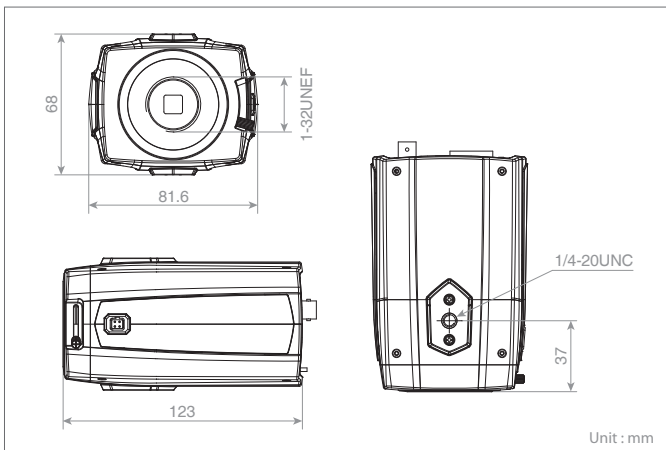

Series Model

- NBX-2221(Advanced VCA)

Software

- SmartManager
- NC-Titanium
- Tive HD
- Titanium Plus VMS

Optional Accessory

- HCH Housing Series
- HCS Bracket Series

Dimension

Unit : mm

NBX-2201/HDB-T320

Full HD WDR, Built-in VCA Professional Box Network Camera

Key Features

- Full HD(1920x1080) 50/60fps, 25/30fps
- C/CS Mount Lens
- True WDR(NBX-2201, NBX-2221)
- True Day & Night
- Alarm Input(1), Alarm Output(1), Audio Input(1), Audio Output(1)
- Easy IP Address Setup by Wired Remote Contoller(Remote Contoller Optional)
- SD Card Up to 32GB
- PoE, 12VDC, 24VAC