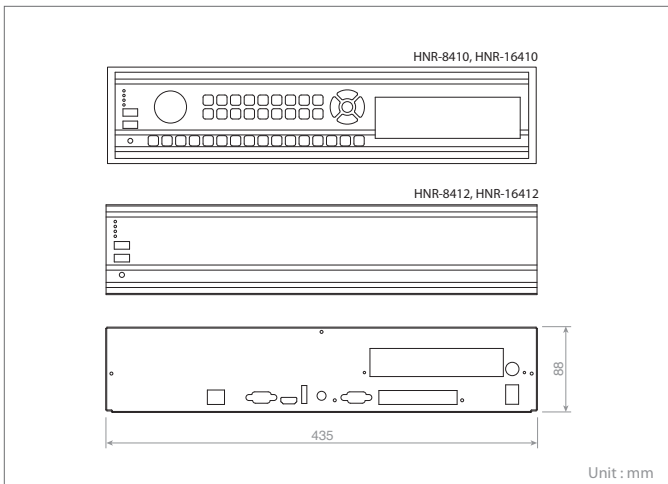

Dimension

HNR-8410/16410, HNR-8412/16412

8/16CH Built-in PoE Network Video Recorder

Key Features

- Real-Time Full HD Recording and Up to 5MP Recording
- Built-in PoE Switch(IEEE 802.3af/at Support)
- Compatible with Onvif Supporting Cameras
- Full HD Display(VGA, HDMI)
- Built-in Discovery
- Internal 4 HDD
- Built-in DVD RW, Front Button and Jog&Shuttle(HNR-8410/HNR-16410)
- 1EAxe-SATA, 2EAxUSB2.0, iSCSI support
- Alarm Input(8/16), Alarm Output(8/16)
- 48VDC

Technical Specifications

Model		HNR-8410/8412	HNR-16410/16412
IP Camera Input	Input	8xRJ45	16xRJ45
	Embedded PoE Switch	IEEE 802.3af/at	
	Resolution	VGA/D1/960H/960p/1080p/3M/5M	
Monitor Output	Protocol	Onvif v2.3 Base	
	HD Video Output	VGA, HDMI	
	Main Video Resolution	Up to 1920x1080p	
	Screen Split Mode	1/4/6/8/9	1/4/6/8/9/13/16
Pentaplex Mode	PIP and Zoom	PIP/Zoom(x2, x4, x6, x8)	
	Audio Output	1xRCA	
Mobile Phone Support	Simultaneous Live, Recording, Playback, Backup, Network Tive HD		
Recording	Frame Rate	Adjustable Frame Rate for Each Camera	
	Recording Mode	Manual, Schedule, Event(Motion, Sensor)	
	Recording FPS	Max. 200/240fps	Max. 400/480fps
	Protect Video/Audio File	Protect Video/Audio from HDD Overwrite	
	Still Image Capture	Live or Playback Image Local Capture and Backup for legal evidence	
	Internal Hard Drive	SATA, Up to 4xHDDs(Max. 12TB Capacity)	
Remote Monitoring/Control	External Hard Drive	e-SATA	
	Remote View and Control via Gigabit Ethernet		
	Dynamic/Static/Zero Config Support		
	Web Browsing, NC-Titanium, Tive		
	NAT Traversal Support		
Playback	Playback Screen Mode	1/4/9/13	1/4/9/13/16
	Search Mode	Date/Time, Calendar, Event, Motion, Protect, Capture, VCA, Text	
Alarm Control	External Sensor Input	8CH NC/NO	16CH NC/NO
	Alarm Output	Buzzer, OSD, 4xRelay	
Data Backup	2xUSB 2.0 Flash Memory		
	AVI Format for Easy Viewing, Private Format for Image Authentication		
Others	Video Content Analysis	Yes(with Specific Cameras)	
	POS/ATM	Yes(with VSI/VSSI-Pro)	
	NTP Server/Client	Yes	
	System Keyboard	USB and Serial Support	
	Printer	USB or Network Printer	
	Control	IR Remote Control, USB Mouse, Client Software	
	Event Log & Pre-Alarm Record	System/Event Log Management, Pre-Recording for Motion/Sensor	
	Auto Deletion	Setup Recording Duration Per Channel	
	Language	48 Languages Support	
	Power Supply	48VDC, 3.1A	
	Power Consumption	Max. 140W	
Operating Temperature	0~+45°C(+32~+113°F)		
Operating Humidity	0~ 90%RH		
Weight(Main Unit)	5.5kg without HDD		
Weight(Packing)	7kg without HDD		
Dimension(Main Unit)	435x347x88mm(17x13.6x3.4 inch)		
Dimension(Packing)	550x475x220mm(21.6x18.7x8.6 inch)		

Specifications are subject to change without notice.