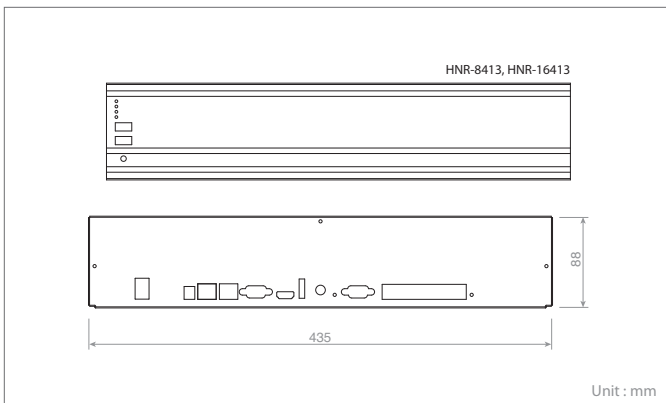

Dimension

Key Features

- Real-Time Full HD Recording and Up to 5MP Recording
- Compatible with Onvif Supporting Cameras
- Full HD Display(VGA, HDMI)
- Built-in Discovery
- Internal 4 HDD
- 1EA x e-SATA, 2EA x USB2.0, iSCSI Support
- Alarm Input(8/16), Alarm Output(8/16)
- 12VDC

Technical Specifications

Model		HNR-8413	HNR-16413	
IP Camera Input	Input	8 Input(1 Input Port)	16 Input(1 Input Port)	
	Resolution	VGA/D1/960H/960p/1080p/3M/5M		
	Protocol	Onvif v2.3 Base		
Monitor Output	HD Video Output	VGA, HDMI		
	Main Video Resolution	Up to 1920x1080p		
	Screen Split Mode	1/4/6/8/9	1/4/6/8/9/13/16	
	PIP and Zoom	PIP/Zoom(x2, x4, x6, x8)		
Audio Output		1xRCA		
Pentaplex Mode		Simultaneous Live, Recording, Playback, Backup, Network		
Mobile Phone Support		Tive HD		
Recording	Frame Rate	Adjustable Frame Rate for Each Camera		
	Recording Mode	Manual, Schedule, Event(Motion, Sensor)		
	Recording FPS	Max. 200/240fps	Max. 400/480fps	
	Protect Video/Audio File	Protect Video/Audio from HDD Overwrite		
	Still Image Capture	Live or Playback Image Local Capture and Backup for Legal Evidence		
	Internal Hard Drive	SATA, Up to 4xHDDs(Max. 12TB capacity)		
External Hard Drive	e-SATA			
Remote Monitoring/Control		Remote View and Control via Gigabit Ethernet		
		Dynamic/Static/Zero Config Support		
		Web Browser, NC-Titanium, Tive		
		NAT Traversal Support		
		Dual Streaming for Live and Recording		
Playback	Playback Screen Mode	1/4/9/13	1/4/9/13/16	
	Search Mode	Date/Time, Calendar, Event, Motion, Protect, Capture, VCA, Text		
Alarm Control	External Sensor Input	8CH NC/NO	16CH NC/NO	
	Alarm Output	Buzzer, OSD, 4xRelay		
Data Backup		2xUSB 2.0 Flash Memory		
		AVI Format for Easy Viewing, Private Format for Image Authentication		
Others	Video Content Analysis	Yes(with Specific Cameras)		
	POS/ATM	Yes(with VSI/VSSI-Pro)		
	NTP Server/Client	Yes		
	System Keyboard	USB and Serial Support		
	Printer	USB or Network Printer		
	Control	IR Remote Control, USB Mouse, Client Software		
	Event Log & Pre-Alarm Record	System/Event Log management, Pre-Recording for Motion/Sensor		
	Auto Deletion	Setup Recording Duration Per Channel		
	Language	48 Languages Support		
	Power Supply	12VDC, 6A		
	Operating Temperature	0~+45°C(+32~+113°F)		
	Operating Humidity	0~90%RH		
	Weight(Main Unit)	5.5kg without HDD		
	Weight(Packing)	7kg without HDD		
Dimension(Main Unit)	435x347x88mm(17x13.6x3.4 inch)			
Dimension(Packing)	550x475x220mm(21.6x18.7x8.6 inch)			

Specifications are subject to change without notice.