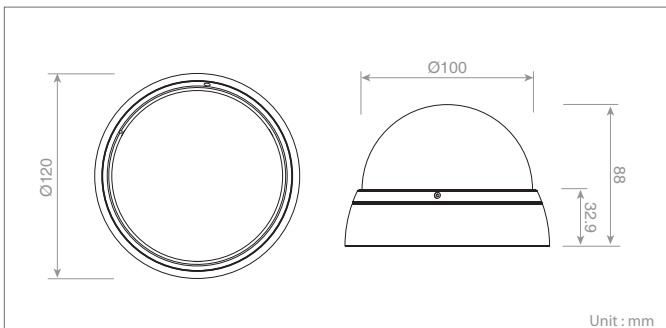

Optional Accessory

- HDB344(Wall Mount)

Dimension

Key Features

- 1/3" 960H CCD
- 700TVL Horizontal Resolution
- Digital WDR
- Day & Night(IR Cut Filter)
- 2DNR(Digital Noise Reduction)
- Smart IR(24 IR LEDs)