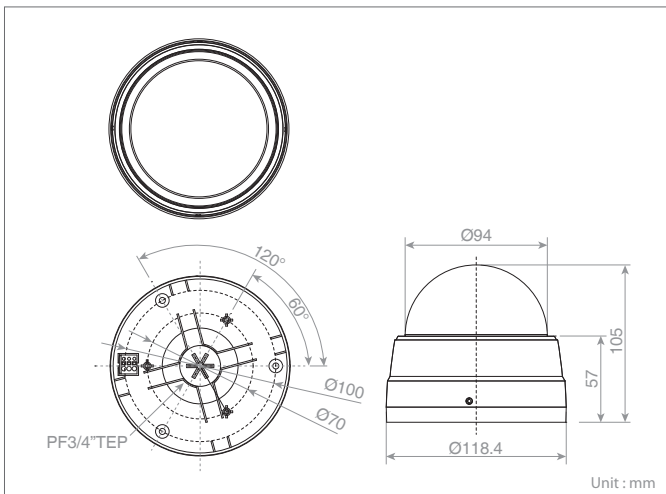

Software

- SmartManager
- NC-Titanium
- Tive HD
- Titanium Plus VMS

Optional Accessory

- HDB344(Wall Bracket)

Dimension

HDG-T322

Full HD Professional Indoor Dome Network Camera

Key Features

- Full HD(1920x1080) 50/60fps, 25/30fps
- Vari-Focal 3.0~9.0mm(F1.2, DC IRIS)
- True Day & Night
- Alarm Input(1), Alarm Output(1), Audio Input(1), Audio Output(1)
- SD Card Up to 32GB
- PoE, 12VDC

Technical Specifications