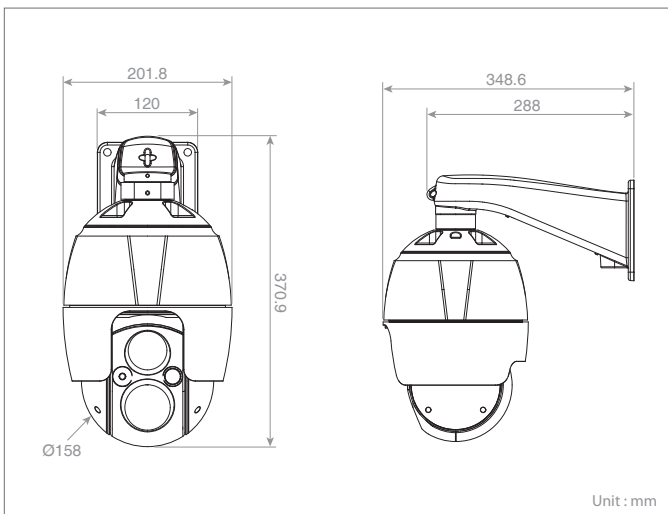

- HDB242E(Wall Mount)
- HDB241(Ceiling Mount)
- HCM151(Pole Mount)
- HCM150(Corner Mount)

Dimension

HF5H36AN(P)F

x36 WDR IR Speed Dome Camera

Key Features

- Optical x36, Digital x16 Zoom
- 1/4" Super-HAD II Dual Scan 960H CCD
- 700TVL Horizontal Resolution
- True WDR(~x512)
- Day & Night(IR Cut Filter)
- 2D, 3DNR(Digital Noise Reduction)
- Sens-Up(~x512)
- Adjustable Power LED(Up to 150M)
- IP66