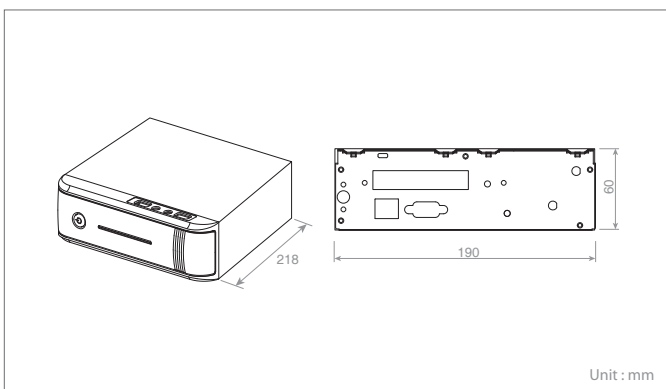

Software

- SmartManager
- NC-Titanium
- Tive HD
- Titanium Plus VMS

Optional Accessory

- HAS-02R / HAS-04R(e-SATA Storage)

Dimension

Key Features

- Real-Time Full HD Recording
- Built-in WiFi Access Point (HNR-E20450)
- Compatible with Onvif Supporting Cameras
- Built-in Discovery
- Internal 1 HDD
- 1EA x e-SATA, 1EA x USB2.0
- Alarm Input(8), Alarm Output(8)
- 12VDC

Technical Specifications

Model		HNR-E10450	HNR-E20450
Video	IP Camera Input	4CH@Full-HD	4CH@Full-HD (Max. 2CH with Wi-Fi)
	Supported Cameras	ONVIF Based Network Cameras	
	Supported Video Format	H.264, MPEG-4, MJPEG	
	Supported Video Resolution	320x240/288~1920x1080	
Recording	Recording Mode	Schedule, Text-In, Event	
	Pre-Alarm Recording	Up to 15 Seconds	
	Frame Rate	Max. 100/120fps@Full-HD	Max. 100/120fps@Full-HD, /50/60fps@Full-HD with WiFi
Search	Search Mode	Calendar, Time, Event, Text-In, Bookmark	
Playback	Playback Control	PLAY, Rev. PLAY, Pause, Stop, FF, FR, Step Forward, Step Backward, Goto First, Goto Last	
	Bandwidth Control	Automatic	
Network	No.of Simultaneous Users	3	
	Supported Protocol	TCP/IP, UDP, IPv4/v6, HTTP, HTTPS, QoS, FTP, SNMP, uPnP, RTP, RTSP, RTCP, DHCP, ARP, Zeroconfig, Bonjour	
	User Registration	20	
	Monitoring	Web Browsing, SmartManager, NC-Titanium, Tive	
Storage	Internal HDD	1 SATA	
	External HDD	External 4 Pin 1 SATA Port	
Input/Output	Alarm	Terminal 8 TTL Input, Terminal 8 Relay Output	
	Ethernet	Gigabit	
	USB	1xUSB2.0	
	Addition SATA	1 External SATA Port	
	Power Source	100~240 VAC±10%, 50/60 Hz, Auto-Ranging	
Electrical	Power Adaptor	12VDC, 5A	
	Operating Temperature	0~+45°C(+36~+114°F)	
Environment	Humidity	0~90%RH	
	Dimension(WxHxD)	190(W)x60(H)x218(L)mm	
Mechanical	Weight	1.3kg, without HDD	