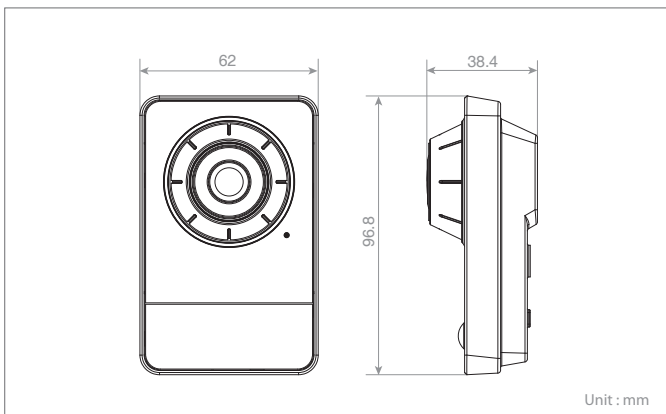

Software

- SmartManager
- NC-Titanium
- Tive HD
- Titanium Plus VMS

Dimension

NCT-5211/5221

HD Mini Cube Network Camera

Key Features

- HD(1600x1200) Resolution with Compact Design
- 2.6mm Fixed Lens(F=1.8)
- Wi-Fi(NCT-5221)
- SD Card Up to 32GB
- PoE(NCT-5211), 5VDC