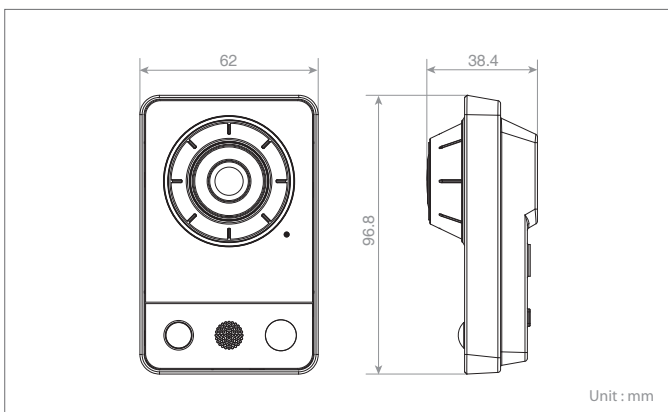

Software

- SmartManager
- NC-Titanium
- Tive HD
- Titanium Plus VMS

Dimension

NCT-5241/5251

HD Built-in LED & PIR sensor Mini Cube Network Camera

Key Features

- HD(1600x1200) Resolution with Compact Design
- 2.6mm Fixed Lens(F=1.8)
- Built-in PIR Sensor, White LED, Speaker, Microphone
- Two-Way Audio
- WiFi(NCT-5251)
- SD Card Up to 32GB
- PoE(NCT-5241), 5VDC