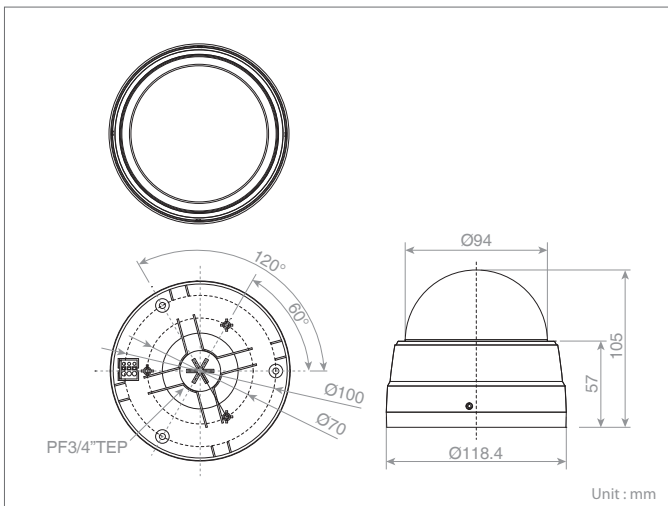

Dimension

NDT-6361

3MP Professional Indoor Dome Network Camera

Key Features

- 3MP(2048x1536) 20fps, Full HD(1920x1080) 30fps
- Vari-Focal 3~9mm Motorized Zoom Lens
- Smart Focus
- True Day & Night
- Alarm Input(1), Alarm Output(1)
- SD Card Up to 32GB
- PoE, 12VDC

Technical Specifications

Model	NDT-6361	
IMAGE		
Lens	Motorized Zoom 3.0~9.0mm, F1.2	
Angle of View	99.0~33.5°(H)	
Image Sensor	Type	1/2.8" SONY Exmor CMOS Sensor
	Pixels	2,144(H)x1,588(V)
Min. Illumination	Color : 0.5 Lux@F1.2 50IRE, BW : 0.07 Lux@F1.2 50IRE	
Scanning Mode	Progressive Scan	
Wide Dynamic Range	Digital WDR(ATR-EX)	
Day and Night Mode	True Day & Night(Auto, Day, Night)	
Noise Reduction	2DNR	
Digital Zoom	Yes(ROI)	
Exposure Control	Auto, Hold Current	
White Balance Control	Auto, Incandescent, Fluorescent, Outdoor	
Back Light Compensation	Yes	
Image Effect	Flip, Mirror	
Flicker Free Mode	50Hz, 60Hz	
Shutter Speed	Auto(1/20,000~1/30sec, 1/15, 1/8, 1/4 Slow Shutter), Manual	
Motorized Lens Control	Yes	
VIDEO/AUDIO		
Compression	H.264(Baseline, Main, High Profile), MJPEG	
Bitrate Control	CBR, VBR	
Resolution	2048x1536, 1920x1080, 1280x720/1024, 704x480/576, 640x480, 352x240/288, 320x240	
Frame Rate	Max. 17/20fps@3MP, 25/30fps@Full-HD	
Streaming	17/20fps@3MP, 25/30fps@Full-HD(Triple Stream : H.264x2, MJPEGx1)	
Composite Out	Yes	
SYSTEM		
Motion Detection Area	16 Programmable Area(Include Area 8, Exclude Area 8)	
Privacy Mask Zone	8 Programmable Zone	
FTP Uploading	MJPEG	
Event Notification	E-mail, FTP, Notification Server, XML Notification, AIHM	
Login Authority	Administrator, Operator, Guest	
Event Buffering	FTP	Pre : 30sec, Post : 30sec
	SD Record	Pre : 10sec, Post : 60sec
Manual Trigger	4 Programmable Trigger	
Security	Multi User Authority, IP Filtering, HTTPS, SSL	
Network Time Sync	NTP Server, Synchronized Computer, Manual	
Software Reset	Restart, Reset, Factory Default	
Hardware Factory Reset	Yes	
Auto Recovery	Backup, Restore	
Remote Upgrade	Web Browsing(IE, Chrome, Safari, Firefox), SmartManager, NC-Titanium	
SD Recording Mode	Event, Continuous	
NETWORK		
Protocol	TCP/IP, UDP, IPv4/v6, HTTP, HTTPS, QoS, FTP, UPnP, RTP, RTSP, RTCP, DHCP, ARP, Zeroconf, Bonjour	
Client Software	Web, SmartManager, NC-Titanium, Tive HD	
Max. User Connection	Live : 10 Users, Playback : 3 Users	
API Support	Open API, Onvif Compliance	
Mobile Support	Tive HD(Android, iOS)	
EXTERNAL IN/OUT		
Video Composite Out	3.5mm Stereo Jack	
Alarm	1 Input, 1 Output(Terminal Block)	
Ethernet	RJ-45(10/100Base-T)	
u-SD Card	SDHC(Max. 32GB)	
OSD Remote Control	Wired Remote Controller(3.5mm Stereo Jack, Optional)	
ETC		
Operating Humidity	0~90%RH(Non-Condensing)	
Operating Temperature	-10~+45 °C	
Power Supply	PoE(IEEE802.3 af Compliance, Class0), 12VDC	
Power Consumption	100mA(4.2W)@PoE, 350mA(4.2W)@12VDC	
Dimension	118.4(Ø)x105(D)mm	
Net Weight	340g	

Specifications are subject to change without notice.