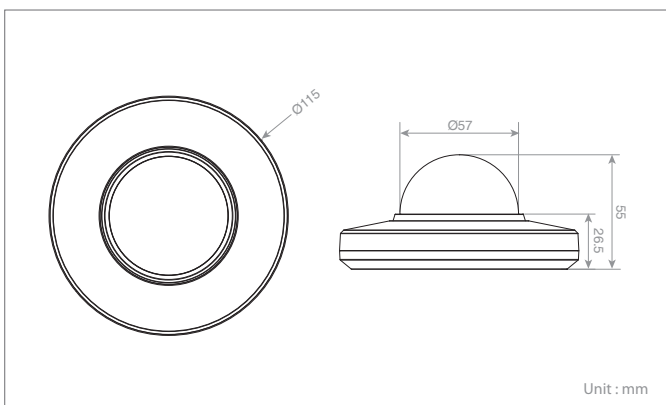

Software

- SmartManager
- NC-Titanium
- Tive HD
- Titanium Plus VMS

Dimension

NDT-7202/7212

Full HD Mini Indoor Dome Network Camera

Key Features

- Full HD(1920x1080) Resolution with Compact Design
- 3.7mm Fixed Lens(F=1.8)
- WiFi(NDT-7202)
- Alarm Input(1), Alarm Output(1)
- Composite Output
- SD Card Up to 32GB
- PoE, 12VDC