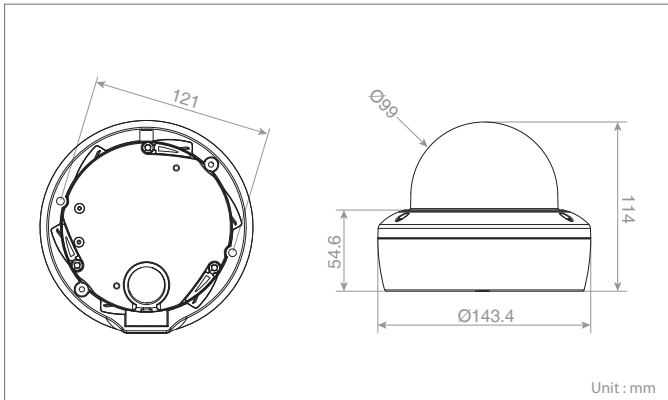

Software

- SmartManager
- NC-Titanium
- Tive HD
- Titanium Plus VMS

Optional Accessory

- HDB344(Wall Bracket)

Dimension

NDT-8224R

Full HD Built-in IR LED Entry Indoor Dome Network Camera

Key Features