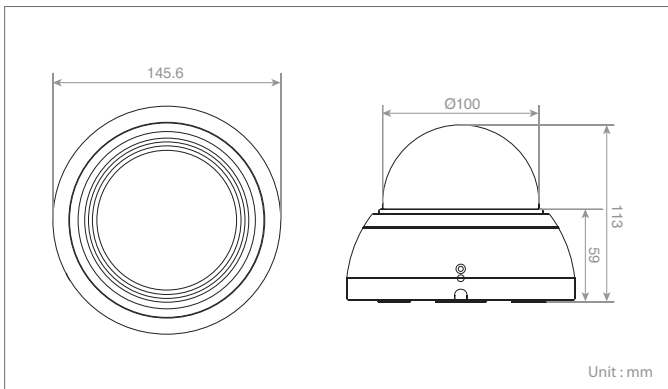

Dimension

NDT-8225R

Full HD Built-in IR LED Entry Indoor Dome Network Camera

Key Features

- Full HD(1920x1080) Resolution
- Vari-focal 3.5~16.0mm Lens(F=1.2, DC IRIS)
- True Day & Night
- 36 IR LEDs for 25M Coverage
- SD Card Up to 32GB
- PoE, 12VDC

Technical Specifications

Model	NDT-8225R	
IMAGE		
Lens	Vari-Focal 3.5~16.0mm, F1.2, DC IRIS	
Angle of View	26~85°(H)	
Image Sensor	Type	1/2.8" Sony Exmor CMOS sensor
	Pixels	2,000(H)x1,241(V)
Min. Illumination	Color : 0.2 Lux@F1.2 50IRE, BW : 0 Lux@F1.2 50IRE(IR LED On)	
Scanning Mode	Progressive Scan	
Day and Night Mode	True Day & Night(Auto, Day, Night)	
Noise Reduction	2DNR	
Digital Zoom	Yes(ROI)	
Exposure Control	Auto, Hold Current	
White Balance Control	Auto, Incandescent, Fluorescent, Outdoor	
Back Light Compensation	Yes	
Image Effect	Flip, Mirror	
Flicker Free Mode	50Hz, 60Hz	
Shutter Speed	Auto(1/20,000~1/30sec, 1/15, 1/8, 1/4 Slow Shutter), Manual	
IR Illuminator	Quantity	30 IR LEDs
	Angle	76°(H)
	Distance	Up to 25M
VIDEO/AUDIO		
Compression	H.264(Baseline, Main, High Profile), MJPEG	
Bitrate Control	CBR, VBR	
Resolution	1920x1080, 1280x720/1024, 704x480/576, 640x480, 352x240/288, 320x240	
Frame Rate	Max. 25/30fps	
Streaming	Max. 25/30fps(Triple Stream : H.264x2, MJPEGx1)	
SYSTEM		
Motion Detection Area	16 Programmable Area(Include Area 8, Exclude Area 8)	
Privacy Mask Zone	8 Programmable Zone	
FTP Uploading	MJPEG	
Event Notification	E-mail, FTP, Notification Server, XML Notification, AIHM	
Login Authority	Administrator, Operator, Guest	
Event Buffering	FTP	Pre : 30sec, Post : 30sec
	SD Record	Pre : 10sec, Post : 60sec
Manual Trigger	4 Programmable Trigger	
Security	Multi User Authority, IP Filtering, HTTPS, SSL	
Network Time Sync	NTP Server, Synchronized Computer, Manual	
Software Reset	Restart, Reset, Factory Default	
Hardware Factory Reset	Yes	
Auto Recovery	Backup, Restore	
Remote Upgrade	Web Browsing(IE, Chrome, Safari, Firefox), SmartManager, NC-Titanium	
SD Recording Mode	Event, Continuous	
NETWORK		
Protocol	TCP/IP, UDP, IPv4/v6, HTTP, HTTPS, QoS, FTP, UPnP, RTP, RTSP, RTCP, DHCP, ARP, Zeroconf, Bonjour	
Client Software	Web, SmartManager, NC-Titanium, Tive HD	
Max. User Connection	Live : 10 Users, Playback : 3 Users	
API Support	Open API, Onvif Compliance	
Mobile Support	Tive HD(Android, iOS)	
EXTERNAL IN/OUT		
Ethernet	RJ-45(10/100Base-T)	
u-SD Card	SDHC(Max. 32GB)	
ETC		
Operating Humidity	0~90% RH(Non-Condensing)	
Operating Temperature	-10~+45 °C	
Power Supply	PoE(IEEE802.3 af Compliance, Class0), 12VDC	
Power Consumption	130mA(6.5W)@PoE, 600mA(7.0W)@12VDC	
Dimension	145.6(Ø)x113(H)mm	
Net Weight	680g	

Specifications are subject to change without notice.