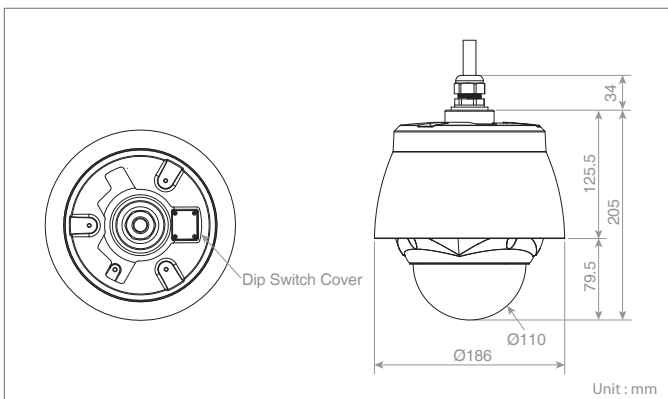

Dimension

NMX-22031B1A/22032B1A

Full HD 12x/20x AIO Built-in VCA Minitrax Network Camera

Key Features

- Full HD(1920x1080) Resolution with Compact Design
- Optical Zoom 12X, Digital Zoom 12X(NMX-22031B1A, NMX-22031C1A)
- Optical Zoom 20X, Digital Zoom 12X(NMX-22032B1A, NMX-22032C1A)
- True Day & Night, Digital WDR
- Max. 380°/sec Speed(Preset)
- Preset(256), Tour(8), Pattern(8), Privacy(12), Motion(16)
- Alarm Input(4), Alarm Output(1), Audio Input(4), Audio Output(1)
- VCA(DIS, Defog, Face Detection, Tampering, Line Detector, Field Detector, Absent, Auto Tracking)
- SD Card Up to 32GB
- PoE, 12VDC, 24VAC
- IP66 with SunShield

Technical Specifications