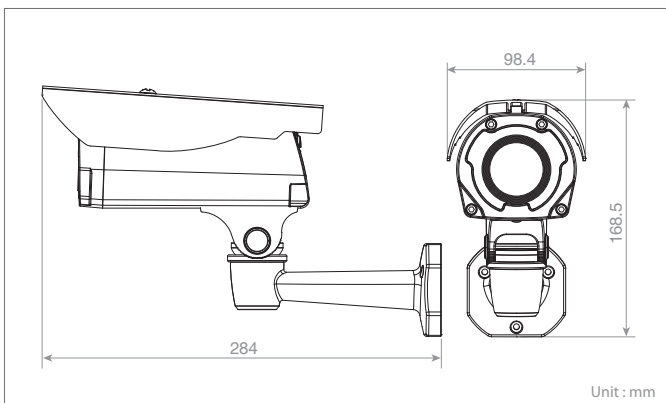

Dimension

NUT-6331D

3MP Built-in IR LED Bullet Network Camera

Key Features

- 3MP(2048x1536) 20fps, Full HD(1920x1080) 30fps
- Vari-Focal 3.0~9.0mm Motorized Zoom Lens
- Smart Focus
- True Day & Night
- 36 IR LEDs For 25M Coverage
- SD Card Up to 32GB
- PoE, 12VDC, 24VAC
- IP67

Technical Specifications