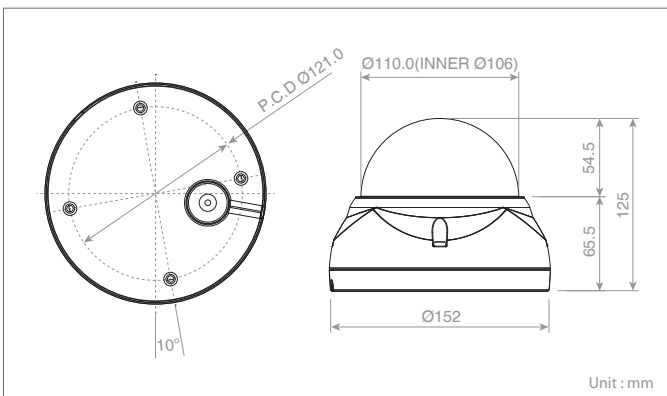

Dimension

NVT-6363R

3MP Built-in IR LED Professional Vandalproof Dome Network Camera

Key Features

- 3MP(2048x1536) 20fps, Full HD(1920x1080) 30fps
- Vari-Focal 3.0~9.0mm Motorized Zoom Lens
- Smart Focus
- True Day & Night
- 24 IR LEDs For 20M Coverage
- Alarm Input(1), Alarm Output(1), Audio Input(1), Audio Output(1)
- SD Card Up to 32GB
- PoE, 12VDC, 24VAC
- IP66