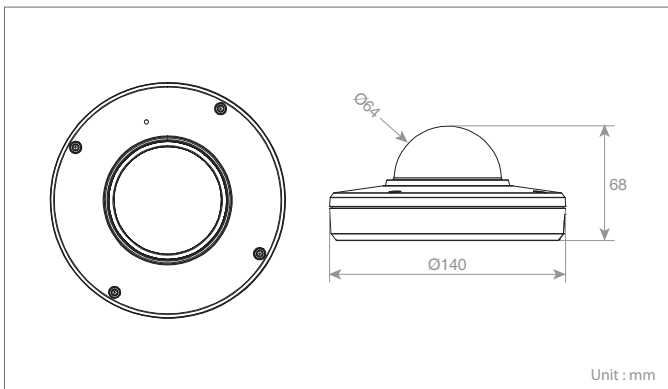

### Dimension

### Key Features

- Full HD(1920x1080) Resolution with Compact Design
- 3.7mm Fixed Lens(F=1.8)
- WiFi(NVT-7202)
- Alarm Input(1), Alarm Output(1)
- Composite Output
- SD Card Up to 32GB
- PoE, 12VDC