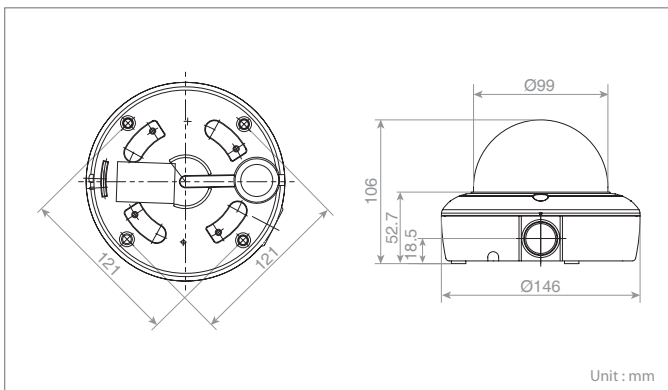

### Dimension

### Key Features

- Full HD(1920x1080) Resolution
- Vari-Focal 3.5~16mm(F=1.2)
- True Day & Night
- 36 IR LEDs for 25M Coverage
- SD Card Up to 32GB
- PoE, 12VDC
- IP66